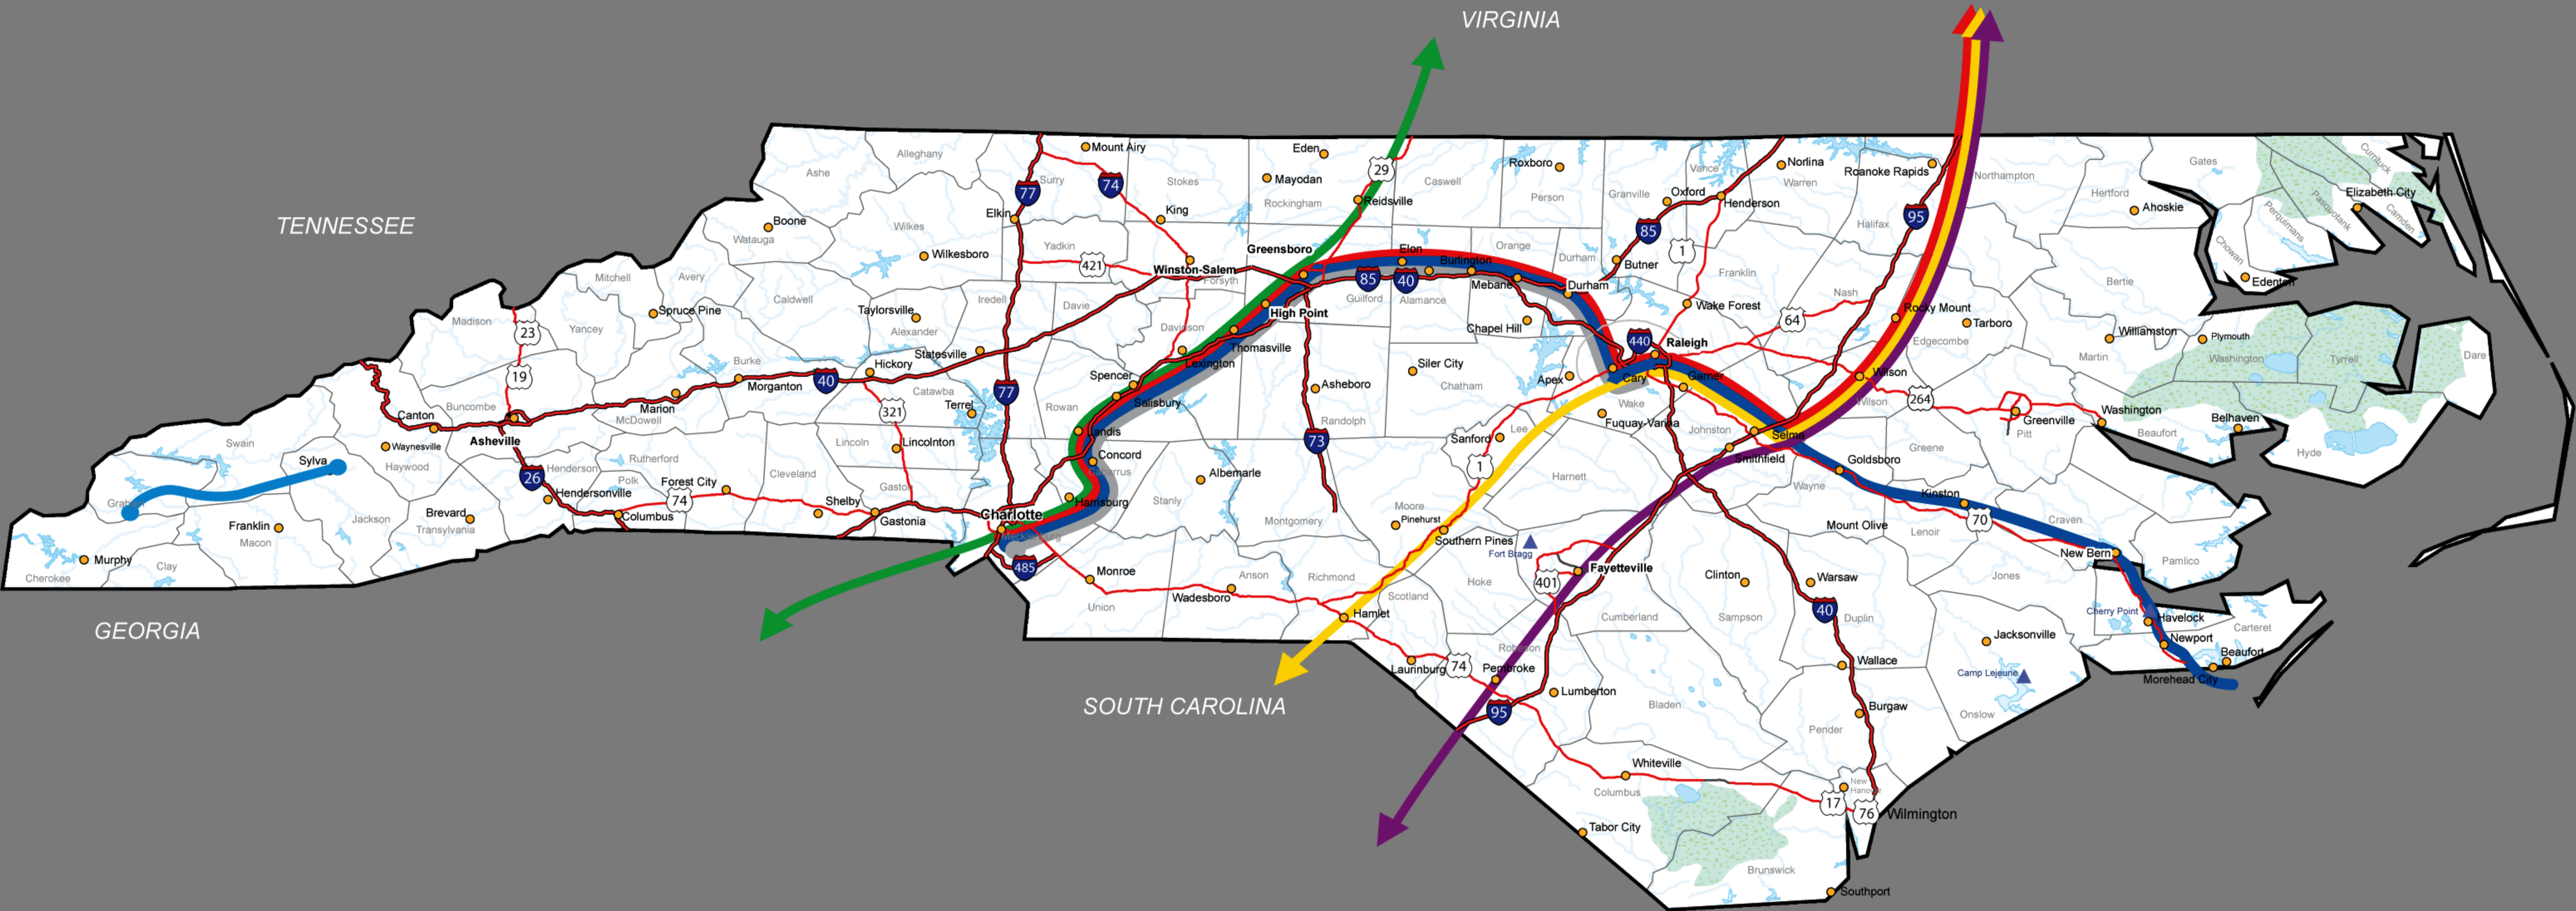

# North Carolina Railroad Company Corridor Passenger Routes

NORTH CAROLINA  
**RAILROAD**  
C O M P A N Y

- █ Carolinian
- █ Crescent
- █ Palmetto/Silver Meteor
- █ Piedmont
- █ Silver Star
- Great Smoky Mountains Railroad: █